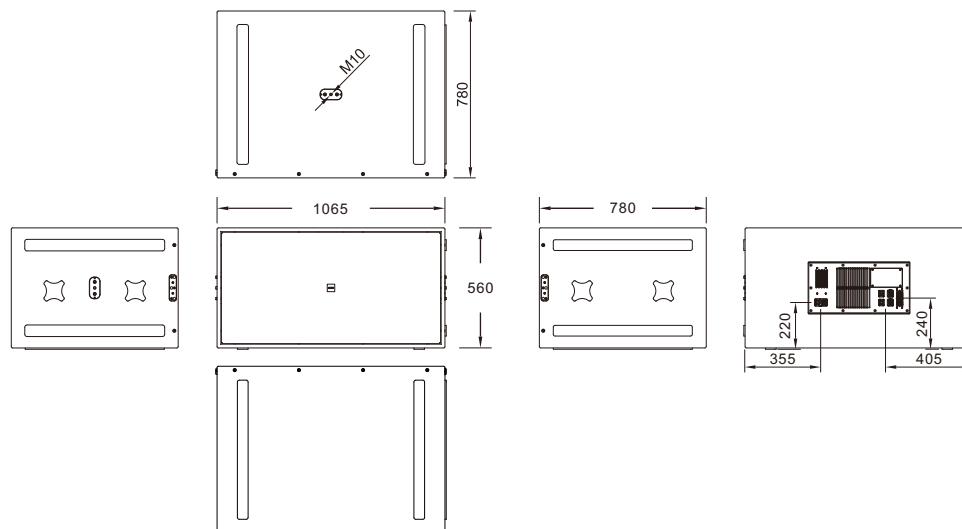

Features

- BX28 is active dual 18" subwoofer.
- The power amplifier module adopts 2x2200W class D, can provide scene presets, capable of providing up to 139dB SPL max (1 m under half space in a single cabinet).
- Premium grade birch plywood cabinet, CNC manufacturing process, black polyurea spray coating, durable and long-lasting. It can be stacked vertically and horizontally.
- This product is designed for small and medium-sized tours, as well as reinforcement for medium throwing distances.

Recommended models for BX28

Active Full Range Loudspeaker
AX12

Active Stage Monitor
M15A

BX28

Specifications

Acoustics	BX28
Frequency response	32~200Hz
Sensitivity	32dB
Short term max SPL	139dB([100] preset)*
Directivity	standard or cardioid(processed)
Driver	2x 18" Carbon fiber cone ferrite driver (V.C:4" 8Ω)
Power module	
Electric Power	96~265V AC 50~60 Hz
Amplifier	2x 2200W(RMS) @8Ω CLASS D
Cooling	Forced air cooling
Processor	
Processor	24Bit /96k DSP
DSP control	TCP/IP(Windows)(Select the preset touch surface on the touch panel)
Connect/Cabinet	
Connectors	2x PowerCon TRUE1 (Power); 2x XLR parallel (Audio)
Cabinet	Premium grade birch plywood made by CNC; Front: steel grill with coating acoustically neutral 3D fabric; Finish: black polyurea spot spray; Handling: 4 handles/2 M10 threaded inserts/4 ground runners
Size/Weight	
Product dimension(mm)	W1065xH560xD780
Net weight	97kg

Remark :

- * Peak level at 1 m under half space.
- The above packing dimensions, net weight, and gross weight are for reference only. The accurate values are subject to the identification on the batch of products.
- All specifications are subject to change without notice.