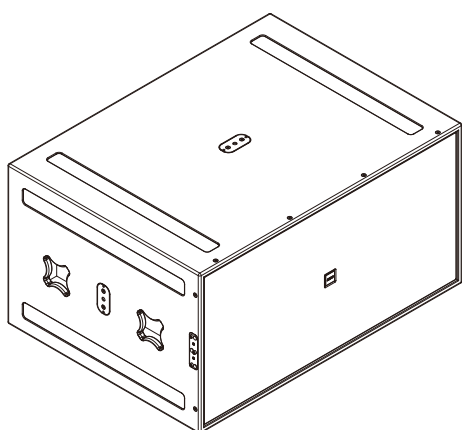

BX28

Active Dual 18" ultra low frequency subwoofer

- _ Short term max SPL: 139dB([100]preset)
- _ Class D amplifier module with 96~265V universal voltage
- _ Built-in processor to deliver impressive sound
- _ Companion Subwoofer to AX12 for small and medium touring and medium throw distance reinforcement situation

Features

- BX28 is active dual 18" subwoofer.
- The power amplifier module adopts 2x2200W class D, can provide scene presets, capable of providing up to 139dB SPL max (1 m under half space in a single cabinet).
- Premium grade birch plywood cabinet, CNC manufacturing process, black polyurea spray coating, durable and long-lasting. It can be stacked vertically and horizontally.
- This product is designed for small and medium-sized tours, as well as reinforcement for medium throwing distances.

Recommended models for BX28

Active Full Range Loudspeaker
AX12

Active Stage Monitor
M15A

BX28

Specifications

Acoustics	BX28
Frequency response	32~200Hz
Sensitivity	32dB
Short term max SPL	139dB([100] preset)*
Directivity	standard or cardioid(processed)
Driver	2x 18" Carbon fiber cone ferrite driver (V.C:4" 8Ω)
Power module	
Electric Power	96~265V AC 50~60 Hz
Amplifier	2x 2200W(RMS) @8Ω CLASS D
Cooling	Forced air cooling
Processor	
Processor	24Bit /96k DSP
DSP control	TCP/IP(Windows)(Select the preset touch surface on the touch panel)
Connect/Cabinet	
Connectors	2x PowerCon TRUE1 (Power); 2x XLR parallel (Audio)
Cabinet	Premium grade birch plywood made by CNC; Front: steel grill with coating acoustically neutral 3D fabric; Finish: black polyurea spot spray; Handling: 4 handles/2 M10 threaded inserts/4 ground runners
Size/Weight	
Product dimension(mm)	W1065xH560xD780
Net weight	97kg